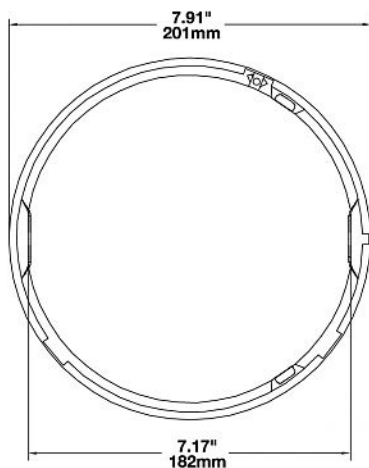

Features & Benefits

- Fits Model 8700 Evolution LED headlight
- Side mount
- **Headlight sold separately**

Standards Compliance

Buy America Compliant

Dimensions in inches (mm in parentheses).
Dimensions are for reference only.