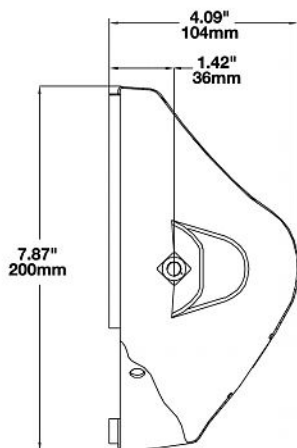

Features & Benefits

- Fits Model 8700 Evolution LED headlight
- Side mount
- **Headlight sold separately**

Standards Compliance

Buy America Compliant

Dimensions in inches (mm in parentheses).
Dimensions are for reference only.