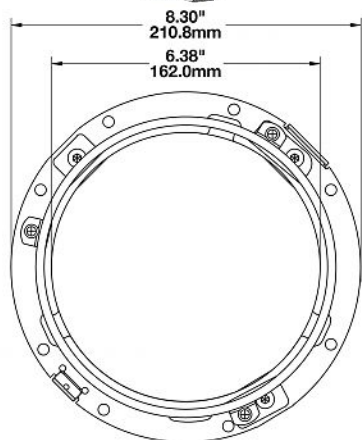

Features & Benefits

- Fits Model 8700 Evolution LED headlight
- Motorcycle ring kit
- **Headlight sold separately**

Standards Compliance

Buy America Compliant

Dimensions in inches (mm in parentheses).
Dimensions are for reference only.