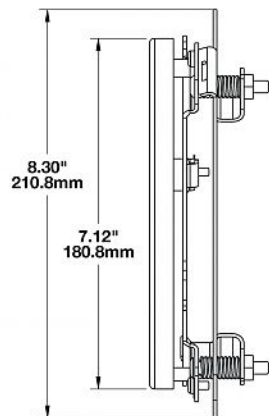

Features & Benefits

- Fits Model 8700 Evolution LED headlight
- Motorcycle ring kit
- **Headlight sold separately**

Standards Compliance

Buy America Compliant

Dimensions in inches (mm in parentheses).
Dimensions are for reference only.