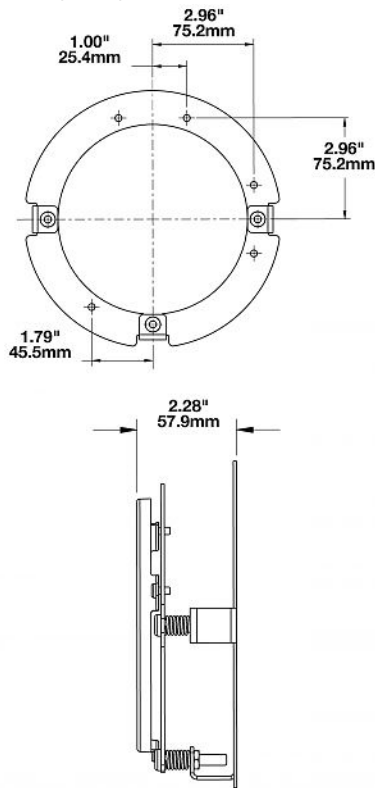

Features & Benefits

- Fits Model 8630
- Single ring kit
- **Headlight sold separately**

Standards Compliance

Buy America Compliant

Applications

On-Highway

Single Ring Assembly for Model 8630

Dimensions in inches (mm in parentheses).
Dimensions are for reference only.