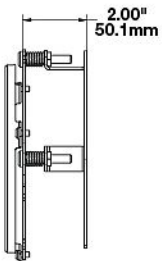

Features & Benefits

- Fits Model 8630
- Retrofits Pierce fire trucks
- Single Ring Kit
- **Headlight sold separately**

Standards Compliance

Buy America Compliant

Applications

On-Highway

Dimensions in inches (mm in parentheses).
Dimensions are for reference only.