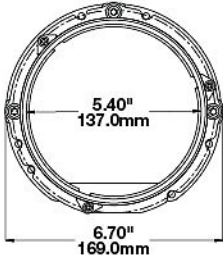

Features & Benefits

- Fits Model 8630
- Retrofits Pierce fire trucks
- Single Ring Kit
- **Headlight sold separately**

Standards Compliance

Buy America Compliant

Applications

On-Highway

Dimensions in inches (mm in parentheses).
Dimensions are for reference only.