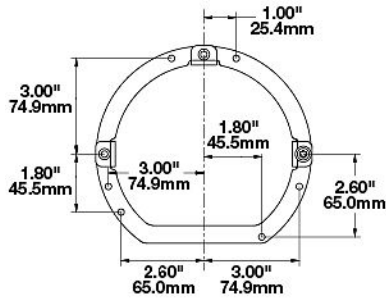

Features & Benefits

- Fits Model 8630
- Retrofits Pierce fire trucks
- Single Ring Kit
- **Headlight sold separately**

Standards Compliance

Buy America Compliant

Applications

On-Highway

Dimensions in inches (mm in parentheses).
Dimensions are for reference only.