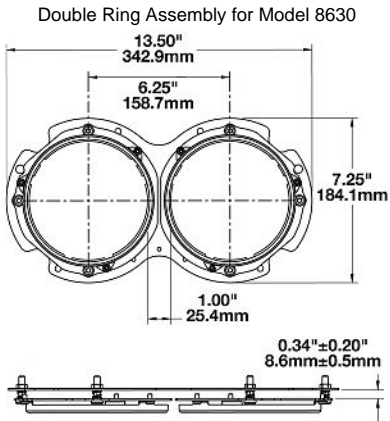

Features & Benefits

- Fits Model 8630
- Double Ring Kit
- **Headlight sold separately**

Standards Compliance

Buy America Compliant

Applications

On-Highway

Dimensions in inches (mm in parentheses).
Dimensions are for reference only.