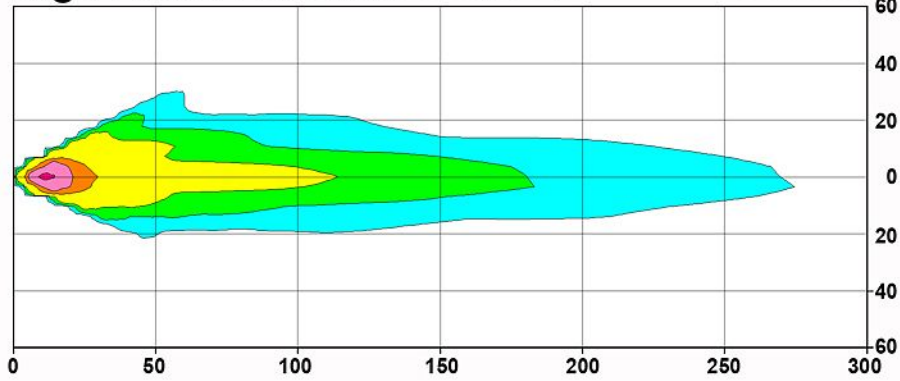

### Additional Info

Wires: Yellow=Low Beam, White=High Beam, Black=Ground

Transient Spike Protection: 150V Peak @ 1 HZ-100 Pulses

Headlight must be securely mounted and properly aimed such that the beam pattern "cut off line" complies with all applicable regulations. If you are not familiar with the legal requirements for aiming your headlights, please see a professional service provider. We recommend that headlights are aimed with a headlight aiming system for proper alignment.

# Model 8630

**High Beam Pattern (1.0m high, -0°)** 32.30 Max.

**Low Beam Pattern (1.0m high, -0°)** 33.92 Max.