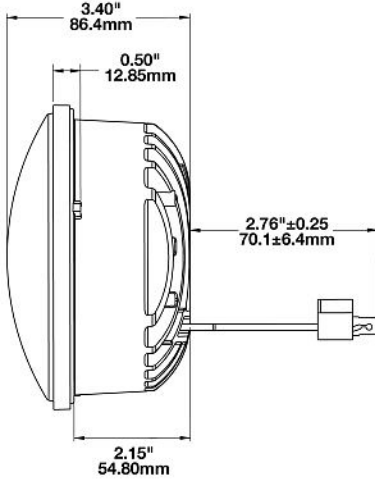

Model 8630 LED Headlight (3/4 Front View)

Dimensions in inches (mm in parentheses).  
Dimensions are for reference only.

### Features & Benefits

- 1,200 Raw Lumens; 600-650 Effective Lumens
- Available in a 12-24V DC configuration
- Choose between high/low or high beam only versions
- Your choice of glass or hardcoated polycarbonate lens
- Rugged solid state LEDs can withstand shock & vibration
- Long-lasting LEDs mean never having to replace another bulb again!
- Die-cast aluminum housing provides maximum protection
- Replaces PAR46 (5.75" Round) headlights
- Features integrated front position light
- DOT, ECE LH traffic, and ECE RH traffic configurations available
- Optional mounting assembly configurations available (see Photo Gallery):
  - Mining haul truck retrofit kit (Light included. Part # 0547671)
  - Single ring assembly (Light not included. Part # 8200001)
  - Double ring assembly (Light not included. Part # 3157751)
- [Installation & Aiming Instructions](#)

### Technical Specifications

High/Low Beam Version	High Beam Only Version
12-24V DC Input	12-24V DC Input
10.5-32V DC Operating Voltage	10.5-32V DC Operating Voltage
2.00 Amps @ 12V DC	2.00 Amps @ 12V DC
1.00 Amps @ 24V DC	1.00 Amps @ 24V DC
Raw Lumen Output: 1,200 (Low Beam); 1,200 (High Beam)	Raw Lumen Output: 1,200 (High Beam Only)
Effective Lumen Output: 600 (Low Beam); 650 (High Beam)	Effective Lumen Output: 650 (High Beam Only)