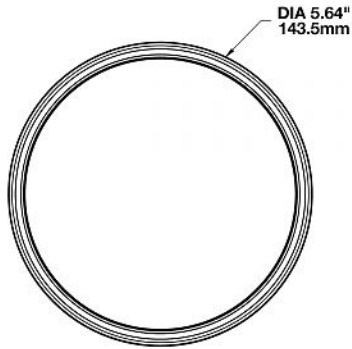

Model 8630 LED Headlight (3/4 Front View)

Dimensions in inches (mm in parentheses).  
Dimensions are for reference only.

### Product List

Model Number	Description
8630-12/24V	12-24V LED High/Low Beam Headlight
8630-12/24V	12-24V LED High Beam Only Headlight

### Features & Benefits

- 1,200 Raw Lumens; 600-650 Effective Lumens
- Available in a 12-24V DC configuration
- Choose between high/low or high beam only versions
- Your choice of glass or hardcoated polycarbonate lens
- Rugged solid state LEDs can withstand shock & vibration
- Long-lasting LEDs mean never having to replace another bulb again!
- Die-cast aluminum housing provides maximum protection
- Replaces PAR46 (5.75" Round) headlights
- Features integrated front position light
- DOT, ECE LH traffic, and ECE RH traffic configurations available
- Optional mounting assembly configurations available (see Photo Gallery):
  - Mining haul truck retrofit kit (Light included. Part # 0547671)
  - Single ring assembly (Light not included. Part # 8200001)
  - Double ring assembly (Light not included. Part # 3157751)
- [Installation & Aiming Instructions](#)

### Technical Specifications

High/Low Beam Version	High Beam Only Version
12-24V DC Input	12-24V DC Input
10.5-32V DC Operating Voltage	10.5-32V DC Operating Voltage
2.00 Amps @ 12V DC	2.00 Amps @ 12V DC
1.00 Amps @ 24V DC	1.00 Amps @ 24V DC
Raw Lumen Output: 1,200 (Low Beam); 1,200 (High Beam)	Raw Lumen Output: 1,200 (High Beam Only)
Effective Lumen Output: 600 (Low Beam); 650 (High Beam)	Effective Lumen Output: 650 (High Beam Only)